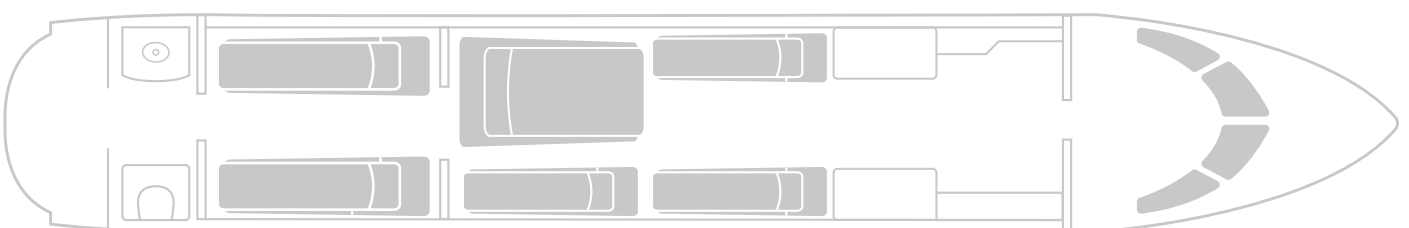

+1 855 629 9997 | sales@flyplanet9.com | flyplanet9.com

7415 Hayvenhurst Place, Van Nuys, CA 91406, USA