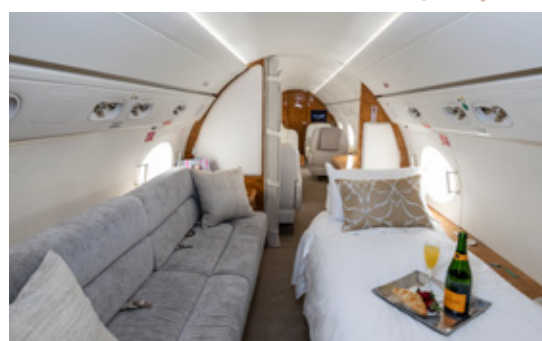

PERFORMANCE

MAX RANGE 6,037 nm / 11,180 km

MAX SPEED 585 mph / 941 km/h

MAX HOURS 13

CONFIGURATION

Day configuration – 12 passengers