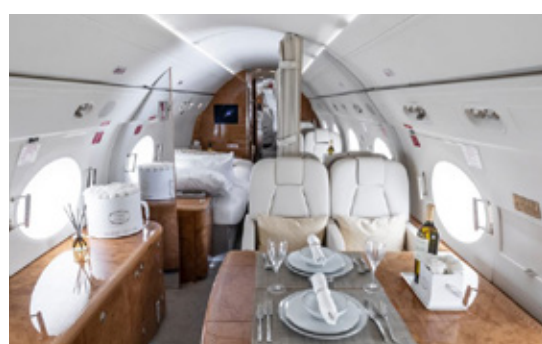

PERFORMANCE

MAX RANGE 6,037 nm / 11,180 km

MAX SPEED 585 mph / 941 km/h

MAX HOURS 13

CONFIGURATION

Day configuration – 12 passengers