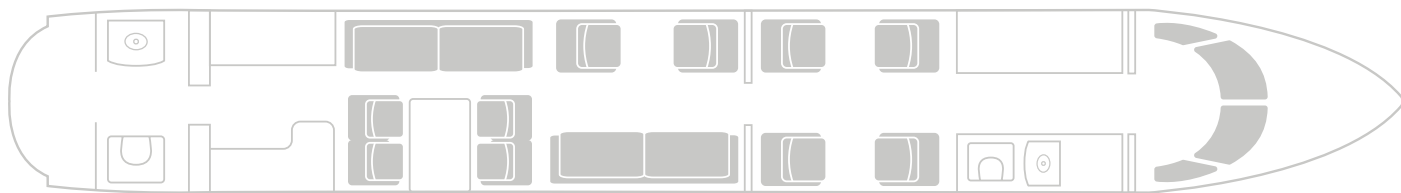

PLANET 9 GULFSTREAM V

—
N194MF

The ultra-long range Gulfstream V aircraft is designed to fly up to 14 hours at a time, making it the perfect solution for inter-continental journeys. With an elegant, large cabin interior, this aircraft is capable of comfortably seating up to 14 passengers with bedding arrangement for 5.

HEIGHT 6.1 ft / 1.86 m

PERFORMANCE

MAX RANGE 5,800 nm / 10,742 km

MAX SPEED 585 mph / 941 km/h

MAX HOURS 12 hours

CONFIGURATION

Day configuration – 14 passengers

Night configuration – 4 beds / sleeps 5 passengers