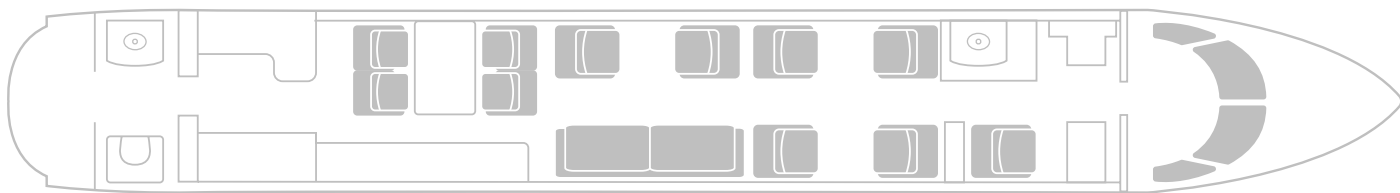

Night configuration – 5 beds / sleeps 7 passengers