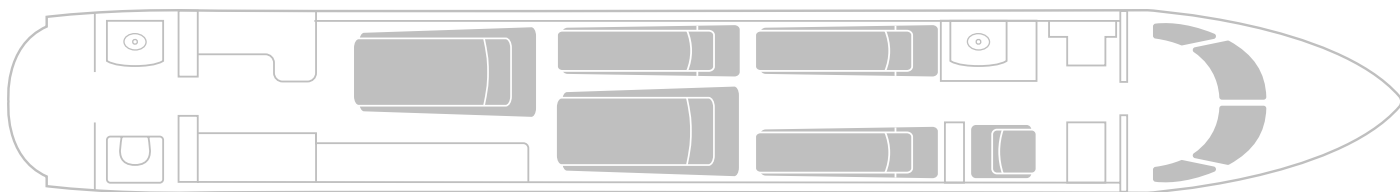

+1 855 629 9997 | sales@flyplanet9.com | flyplanet9.com
7415 Hayvenhurst Place, Van Nuys, CA 91406, USA