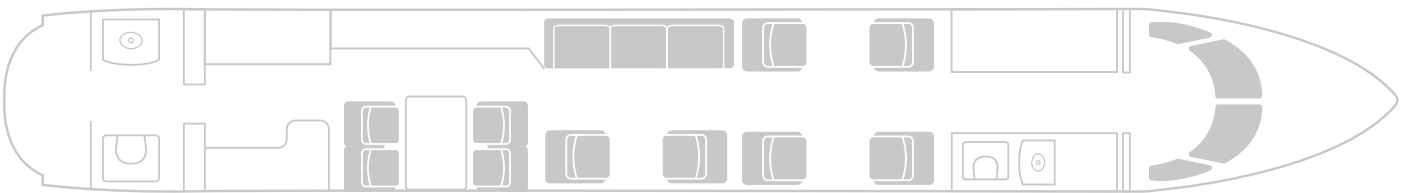

PLANET 9 GULFSTREAM IV

N1904W

The ultra-long range Gulfstream aircraft is designed to fly up to 9 hours at a time, making it the perfect solution for inter-continental journeys. With an elegant, large cabin interior, this aircraft is capable of comfortably seating up to 13 passengers with bedding arrangement for 6.

HEIGHT 6.25 ft / 1.90 m

PERFORMANCE

MAX RANGE 4,220 nm / 7,815 km

MAX SPEED 580 mph / 935 km/h

MAX HOURS 9

CONFIGURATION

Day configuration – 13 passengers

Night configuration – 5 beds / sleeps 6 passengers