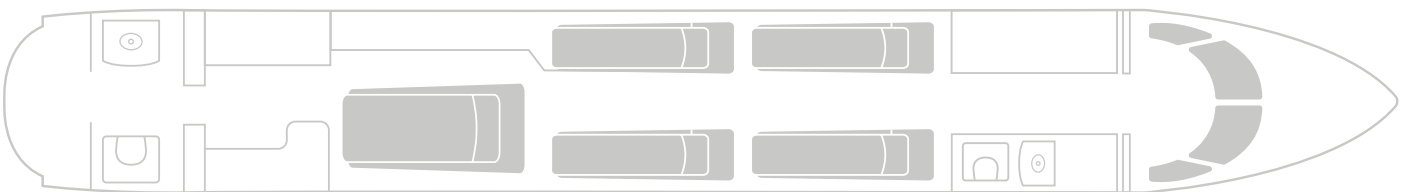

PLANET 9 GULFSTREAM IV

N1904W

The ultra-long range Gulfstream aircraft is designed to fly up to 9 hours at a time, making it the perfect solution for inter-continental journeys. With an elegant, large cabin interior, this aircraft is capable of comfortably seating up to 13 passengers with bedding arrangement for 6.

HEIGHT 6.25 ft / 1.90 m

PERFORMANCE

MAX RANGE 4,220 nm / 7,815 km

MAX SPEED 580 mph / 935 km/h

MAX HOURS 9

CONFIGURATION

Day configuration – 13 passengers

Night configuration – 5 beds / sleeps 6 passengers