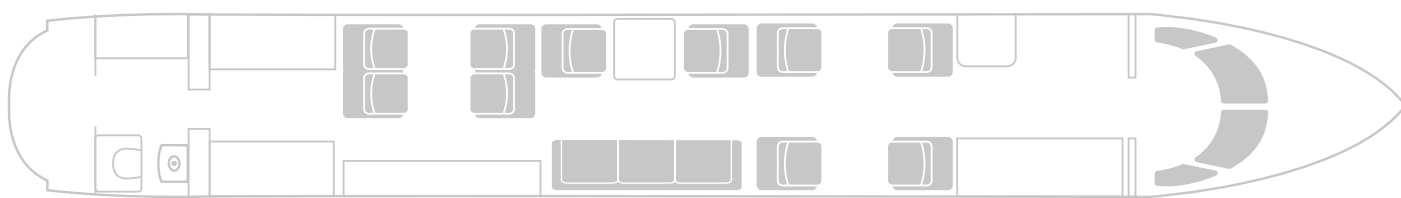

Night configuration – 5 beds / sleeps 5 passengers