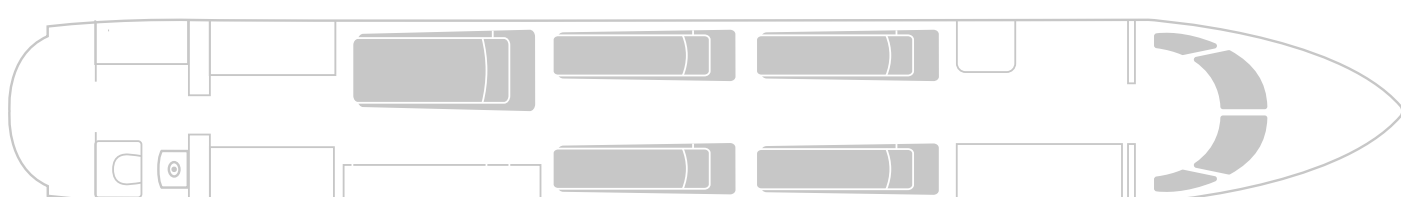

+1 855 629 9997 | sales@flyplanet9.com | flyplanet9.com
7415 Hayvenhurst Place, Van Nuys, CA 91406, USA