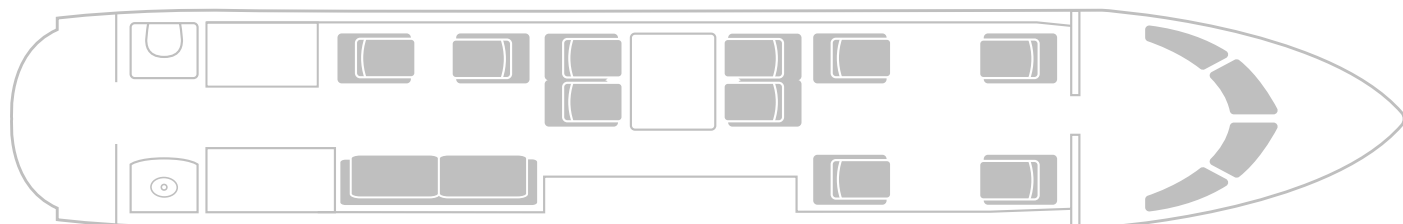

CONFIGURATION

Day configuration – 13 passengers