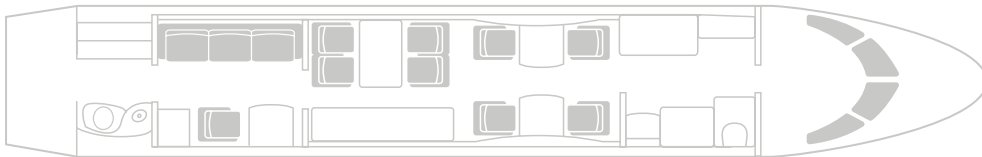

FALCON 7X

N19NE

- ULTRA-LONG RANGE BUSINESS JET
- NO OWNER APPROVAL REQUIRED

- QUIET 3 ZONE CABIN WITH ENCLOSED STATEROOM
- 11-12 HOURS / 5,950 NM RANGE

- GOGO & SBB WIFI
- 8 LARGE IPADS WITH SELECTION OF MOVIES

PASSENGERS	11
CREW	2 pilots 1 flight attendant
SATELLITE PHONE	Yes
WIFI	Gogo SBB
LAVATORY	2
BAGGAGE	10-12 medium cases

YOM	2009
REFURBISHED	2016
LENGTH	39.1 ft 11.91 m
WIDTH	7.67 ft 2.34 m
HEIGHT	6.2 ft 1.89 m

MAX RANGE	5,950 nm 11,020 km
MAX SPEED	592 mph 953 km/h
MAX HOURS	11 - 12 hours

Day Configuration – 11 passengers

Night Configuration – 4 beds / sleeps 5 passengers