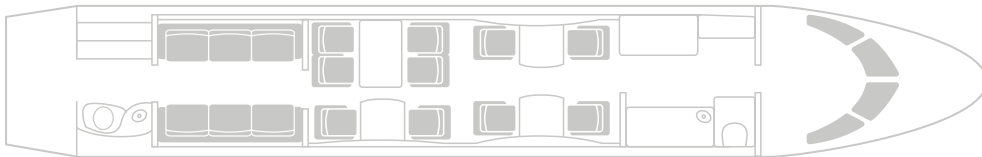

# FALCON 7X

N919NE

- ULTRA-LONG RANGE BUSINESS JET
- QUIET 3 ZONE CABIN WITH ENCLOSED STATEROOM
- GOGO & SBB WIFI
- NO OWNER APPROVAL REQUIRED
- 12-13 HOURS / 5,950 NM RANGE
- 8 LARGE IPADS WITH SELECTION OF MOVIES

PASSENGERS	16
CREW	2 pilots   1 flight attendant
SATELLITE PHONE	Yes
WIFI	Gogo   SBB
LAVATORY	2
BAGGAGE	10-12 medium cases

YOM	2010
REFURBISHED	2018
LENGTH	39.1 ft   11.91 m
WIDTH	7.67 ft   2.34 m
HEIGHT	6.2 ft   1.89 m

MAX RANGE	5,950 nm   11,020 km
MAX SPEED	592 mph   953 km/h
MAX HOURS	12 - 13 hours

Day Configuration – 16 passengers

Night Configuration – 5 beds / sleeps 6 passengers