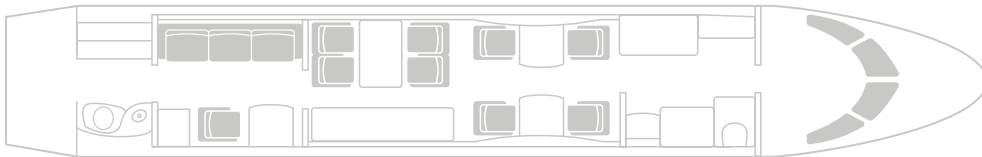

Day Configuration – 11 passengers

Night Configuration – 4 beds / sleeps 5 passengers