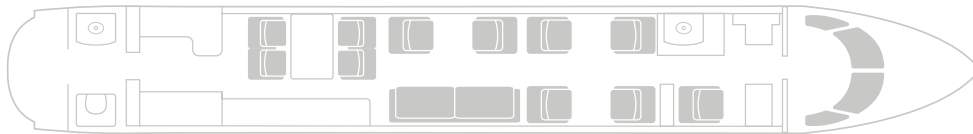

GULFSTREAM GV

N176SM

- FULL SERVICE AFT GALLEY
- CREW QUARTERS
- 14 PASSENGER SEATS
- UP TO 6,200 NM RANGE
- 7 ROSEN SLIMLINE 5.6" LCD MONITORS
- HIGH SPEED INTERNET/WIFI AIRCELL
- BAGGAGE CAPACITY OF 226CUFT

PASSENGERS	14
CREW	2 pilots 1 flight attendant
SATELLITE PHONE	Yes
WIFI	Wi-Fi Aircell
LAVATORY	2
BAGGAGE	226 cuft

YOM	2001
REFURBISHED	2017
LENGTH	50.1 ft 15.27 m
WIDTH	7.3 ft 2.22 m
HEIGHT	6.1 ft 1.86 m

MAX RANGE	6,200 nm 11,482 km
MAX SPEED	600 mph 965 km/h
MAX HOURS	14 hours

Day Configuration – 14 passengers

Night Configuration – 5 beds / sleeps 7 passengers