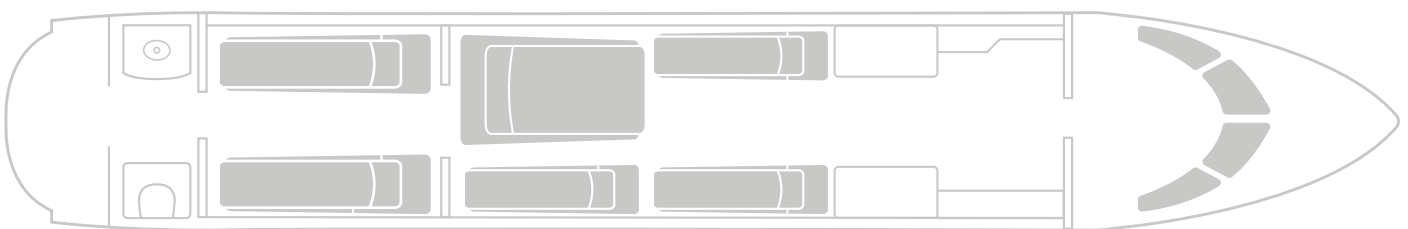

+1 855 629 9997 | sales@flyplanet9.com | flyplanet9.com

7415 Hayvenhurst Place, Van Nuys, CA 91406, USA