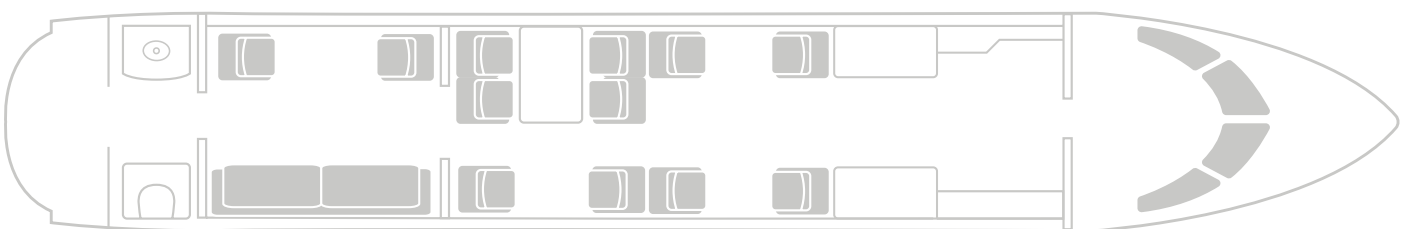

Night configuration – 6 beds / sleeps 7 passengers