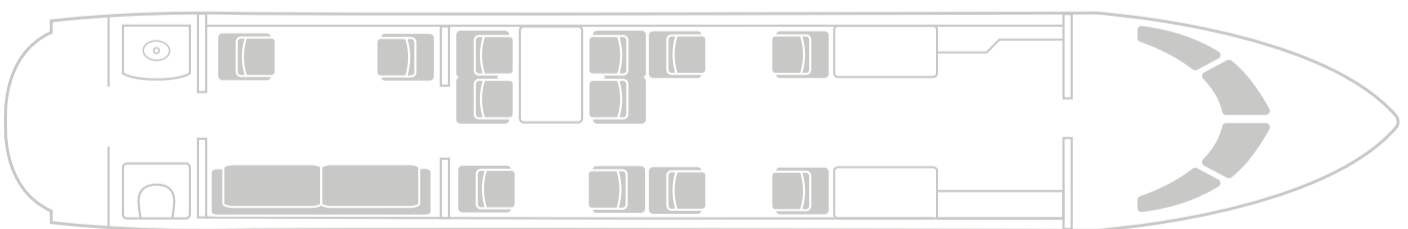

Night configuration – 6 beds / sleeps 7 passengers