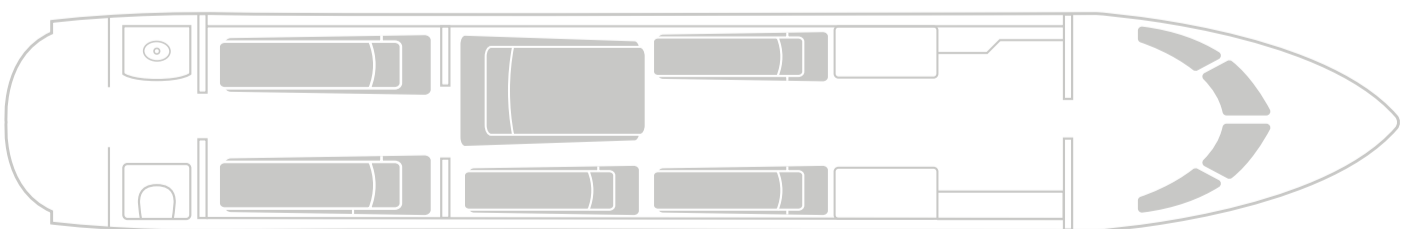

+1 855 629 9997 | sales@flyplanet9.com | flyplanet9.com
7415 Hayvenhurst Place, Van Nuys, CA 91406, USA