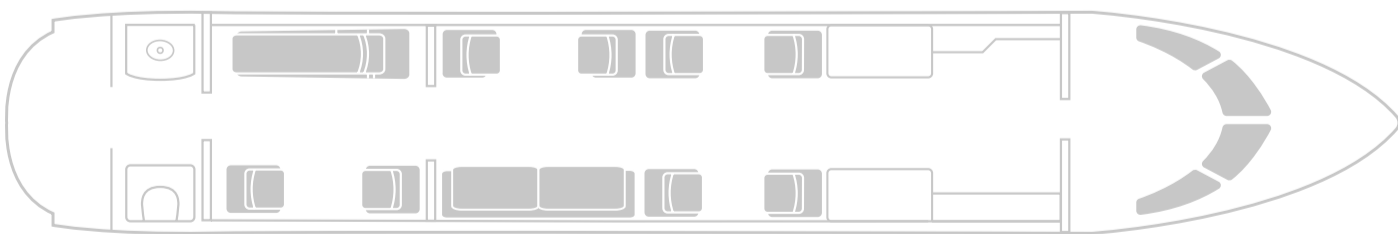

Night configuration – 6 beds / sleeps 6 passengers