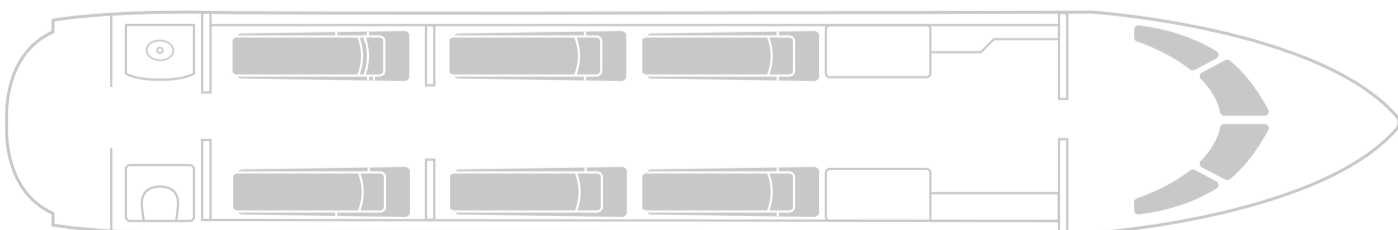

+1 855 629 9997 | sales@flyplanet9.com | flyplanet9.com

7415 Hayvenhurst Place, Van Nuys, CA 91406, USA