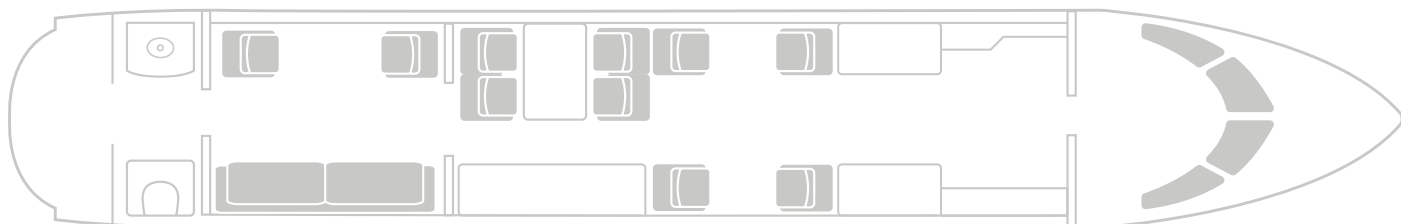

PLANET 9 GLOBAL EXPRESS

N9103J

The ultra-long range Global Express aircraft is designed to fly up to 12 hours at a time, making it the perfect solution for inter-continental journeys. With an elegant, large cabin interior, this aircraft is capable of comfortably seating up to 13 passengers with bedding arrangement for 6.

PERFORMANCE

MAX RANGE 5,830 nm / 10,797 km

MAX SPEED 590 mph / 950 km/h

MAX HOURS 12

CONFIGURATION

Day configuration – 13 passengers

Night configuration – 5 beds / sleeps 6 passengers

+1 855 629 9997 | sales@flyplanet9.com | flyplanet9.com