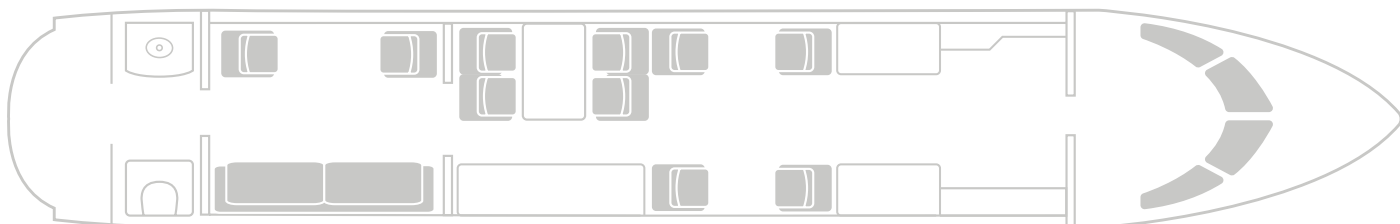

PLANET 9

GLOBAL EXPRESS

N9103J

The ultra-long range Global Express aircraft is designed to fly up to 12 hours at a time, making it the perfect solution for inter-continental journeys. With an elegant, large cabin interior, this aircraft is capable of comfortably seating up to 13 passengers with bedding arrangement for 6.

HEIGHT 6.25 ft / 1.90 m

PERFORMANCE

MAX RANGE 5,830 nm / 10,797 km

MAX SPEED 590 mph / 950 km/h

MAX HOURS 12

CONFIGURATION

Day configuration – 13 passengers

Night configuration – 5 beds / sleeps 6 passengers