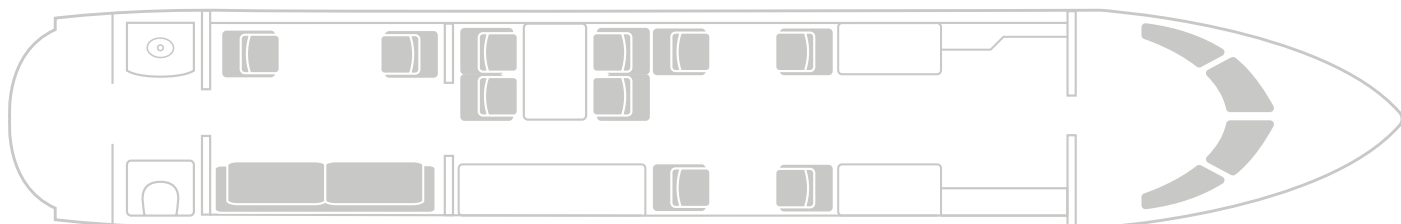

Night configuration – 5 beds / sleeps 6 passengers