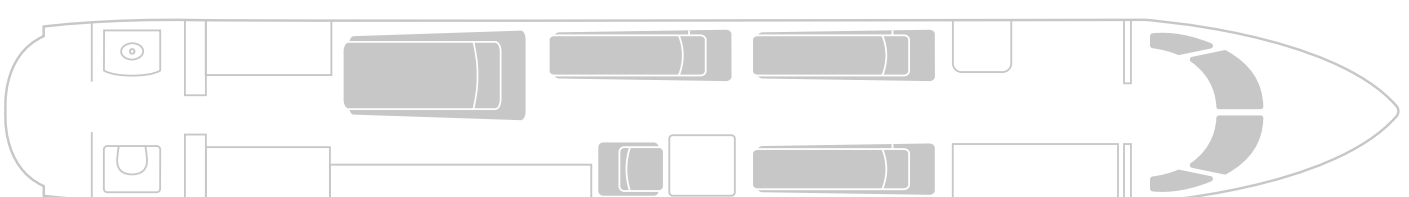

+1 855 629 9997 | sales@flyplanet9.com | flyplanet9.com

7415 Hayvenhurst Place, Van Nuys, CA 91406, USA