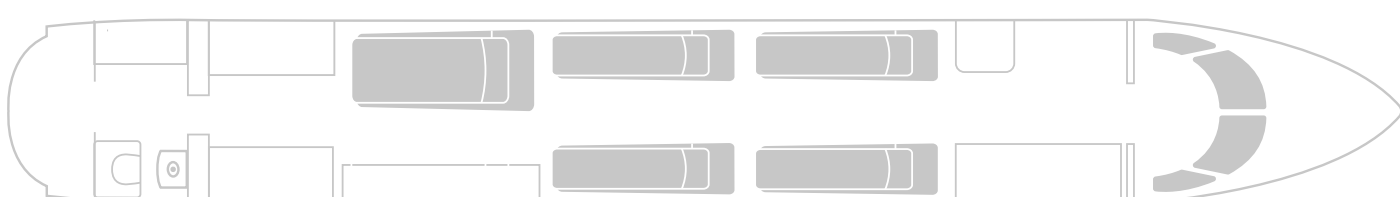

+1 855 629 9997 | sales@flyplanet9.com | flyplanet9.com
7415 Hayvenhurst Place, Van Nuys, CA 91406, USA