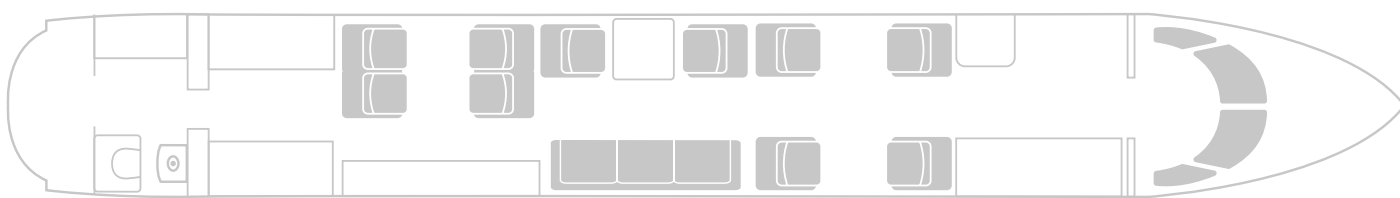

Night configuration – 5 beds / sleeps 5 passengers