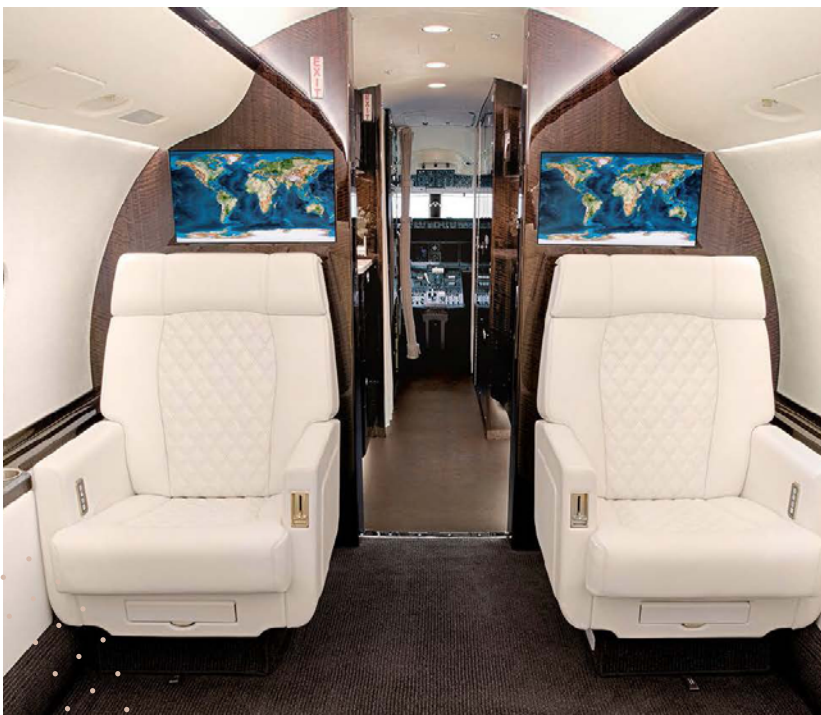

PERFORMANCE

MAX RANGE	5,830 nm / 10,797 km
MAX SPEED	590 mph / 950 km/h
MAX HOURS	12