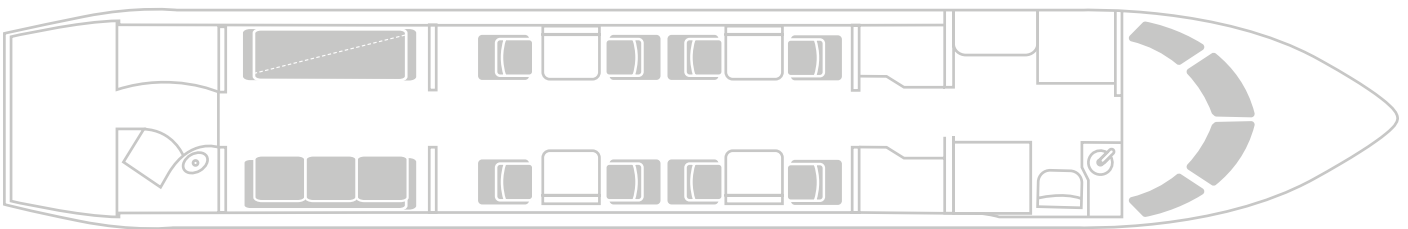

CONFIGURATION

Day configuration – 11 passengers