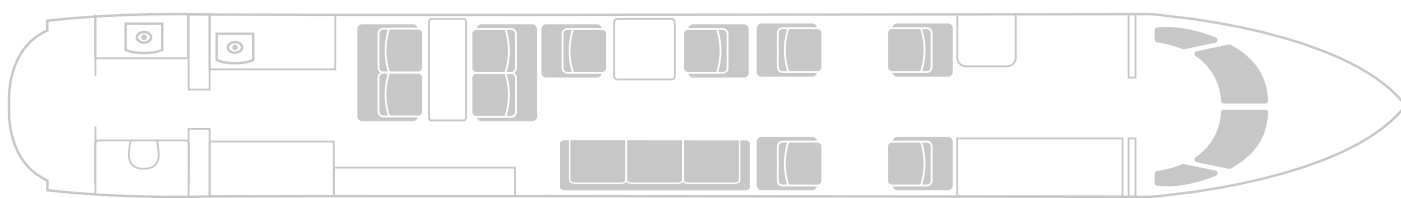

PLANET 9 GULFSTREAM GIV

N188SA

The ultra-long range Gulfstream aircraft is designed to fly up to 9 hours at a time, making it the perfect solution for inter-continental journeys. With an elegant, large cabin interior, this aircraft is capable of comfortably seating up to 13 passengers with bedding arrangement for 5.

Pax
13

Sleeps
5

Range
9 hours

Wi-fi
Gogo Wireless

HISTORY

YOM	1990
REFURBISHED	2020

CABIN

PASSENGERS	13
CREW	2 pilots / 1 flight attendant
SATELLITE PHONE	Yes
WI-FI	Gogo Wireless
LAVATORY	1
BAGGAGE	12-14 medium cases
LENGTH	45 ft / 13.71 m
WIDTH	7.3 ft / 2.37 m
HEIGHT	6.1 ft / 1.85 m

PERFORMANCE

MAX RANGE	4,856 nm / 8,993 km
MAX SPEED	581 mph / 935 km/h
MAX HOURS	9

CONFIGURATION

Day configuration – 13 passengers

Night configuration – 5 beds / sleeps 5 passengers

+1 855 629 9997 | sales@flyplanet9.com | flyplanet9.com
7415 Hayvenhurst Place, Van Nuys, CA 91406, USA