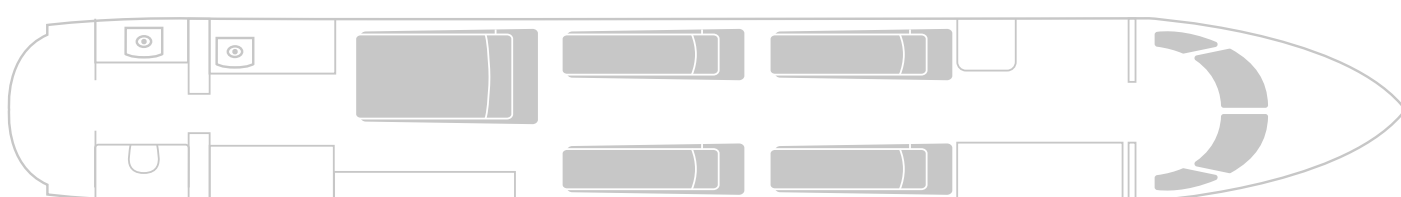

PLANET 9 GULFSTREAM GIV

N188SA

The ultra-long range Gulfstream aircraft is designed to fly up to 9 hours at a time, making it the perfect solution for inter-continental journeys. With an elegant, large cabin interior, this aircraft is capable of comfortably seating up to 13 passengers with bedding arrangement for 5.

Pax
13

Sleeps
5

Range
9 hours

Wi-fi
Gogo Wireless

HISTORY

YOM	1990
REFURBISHED	2020

CABIN

PASSENGERS	13
CREW	2 pilots / 1 flight attendant
SATELLITE PHONE	Yes
WI-FI	Gogo Wireless
LAVATORY	1
BAGGAGE	12-14 medium cases
LENGTH	45 ft / 13.71 m
WIDTH	7.3 ft / 2.37 m
HEIGHT	6.1 ft / 1.85 m

PERFORMANCE

MAX RANGE	4,856 nm / 8,993 km
MAX SPEED	581 mph / 935 km/h
MAX HOURS	9

CONFIGURATION

Day configuration – 13 passengers

Night configuration – 5 beds / sleeps 5 passengers

+1 855 629 9997 | sales@flyplanet9.com | flyplanet9.com
7415 Hayvenhurst Place, Van Nuys, CA 91406, USA