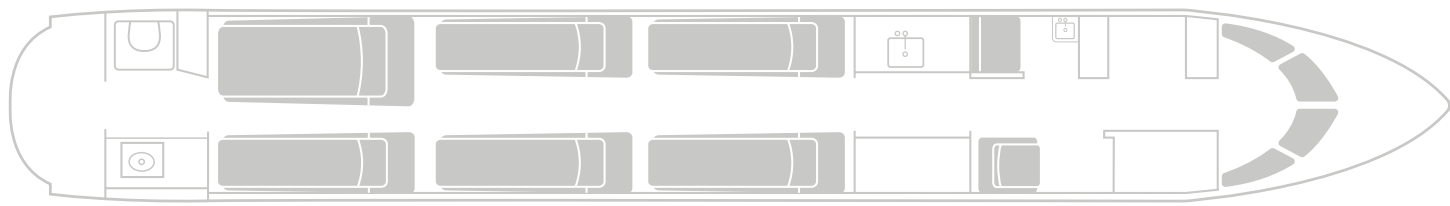

+1 855 629 9997 | sales@flyplanet9.co | flyplanet9.co

7415 Hayvenhurst Place, Van Nuys, CA 91406, USA