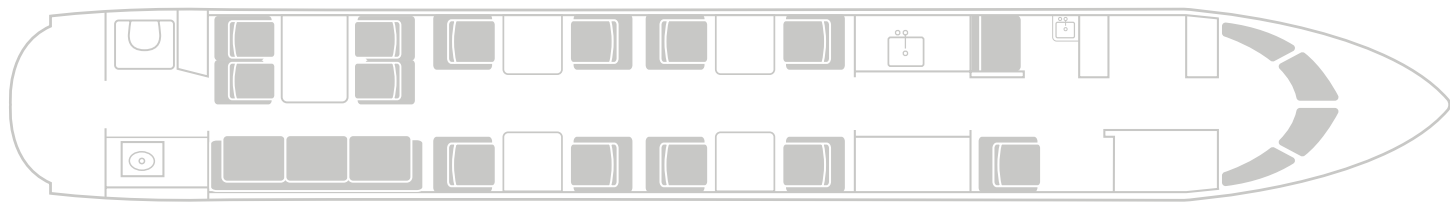

Night configuration – 6 beds / sleeps 7 passengers