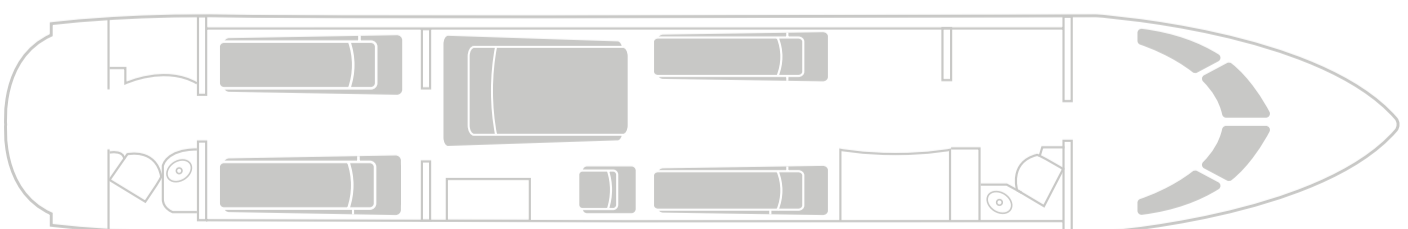

PLANET 9

GLOBAL XRS

N300SC

The ultra-long range Global XRS aircraft is designed to fly up to 12 hours at a time, making it the perfect solution for inter-continental journeys. With an elegant, large cabin interior, this aircraft is capable of comfortably seating up to 13 passengers with bedding arrangement for 6.

PERFORMANCE

MAX RANGE	5,830 nm / 10,797 km
MAX SPEED	590 mph / 950 km/h
MAX HOURS	12

CONFIGURATION

Day configuration – 13 passengers

Night configuration – 5 beds / sleeps 6 passengers

+1 855 629 9997 | sales@flyplanet9.com | flyplanet9.com